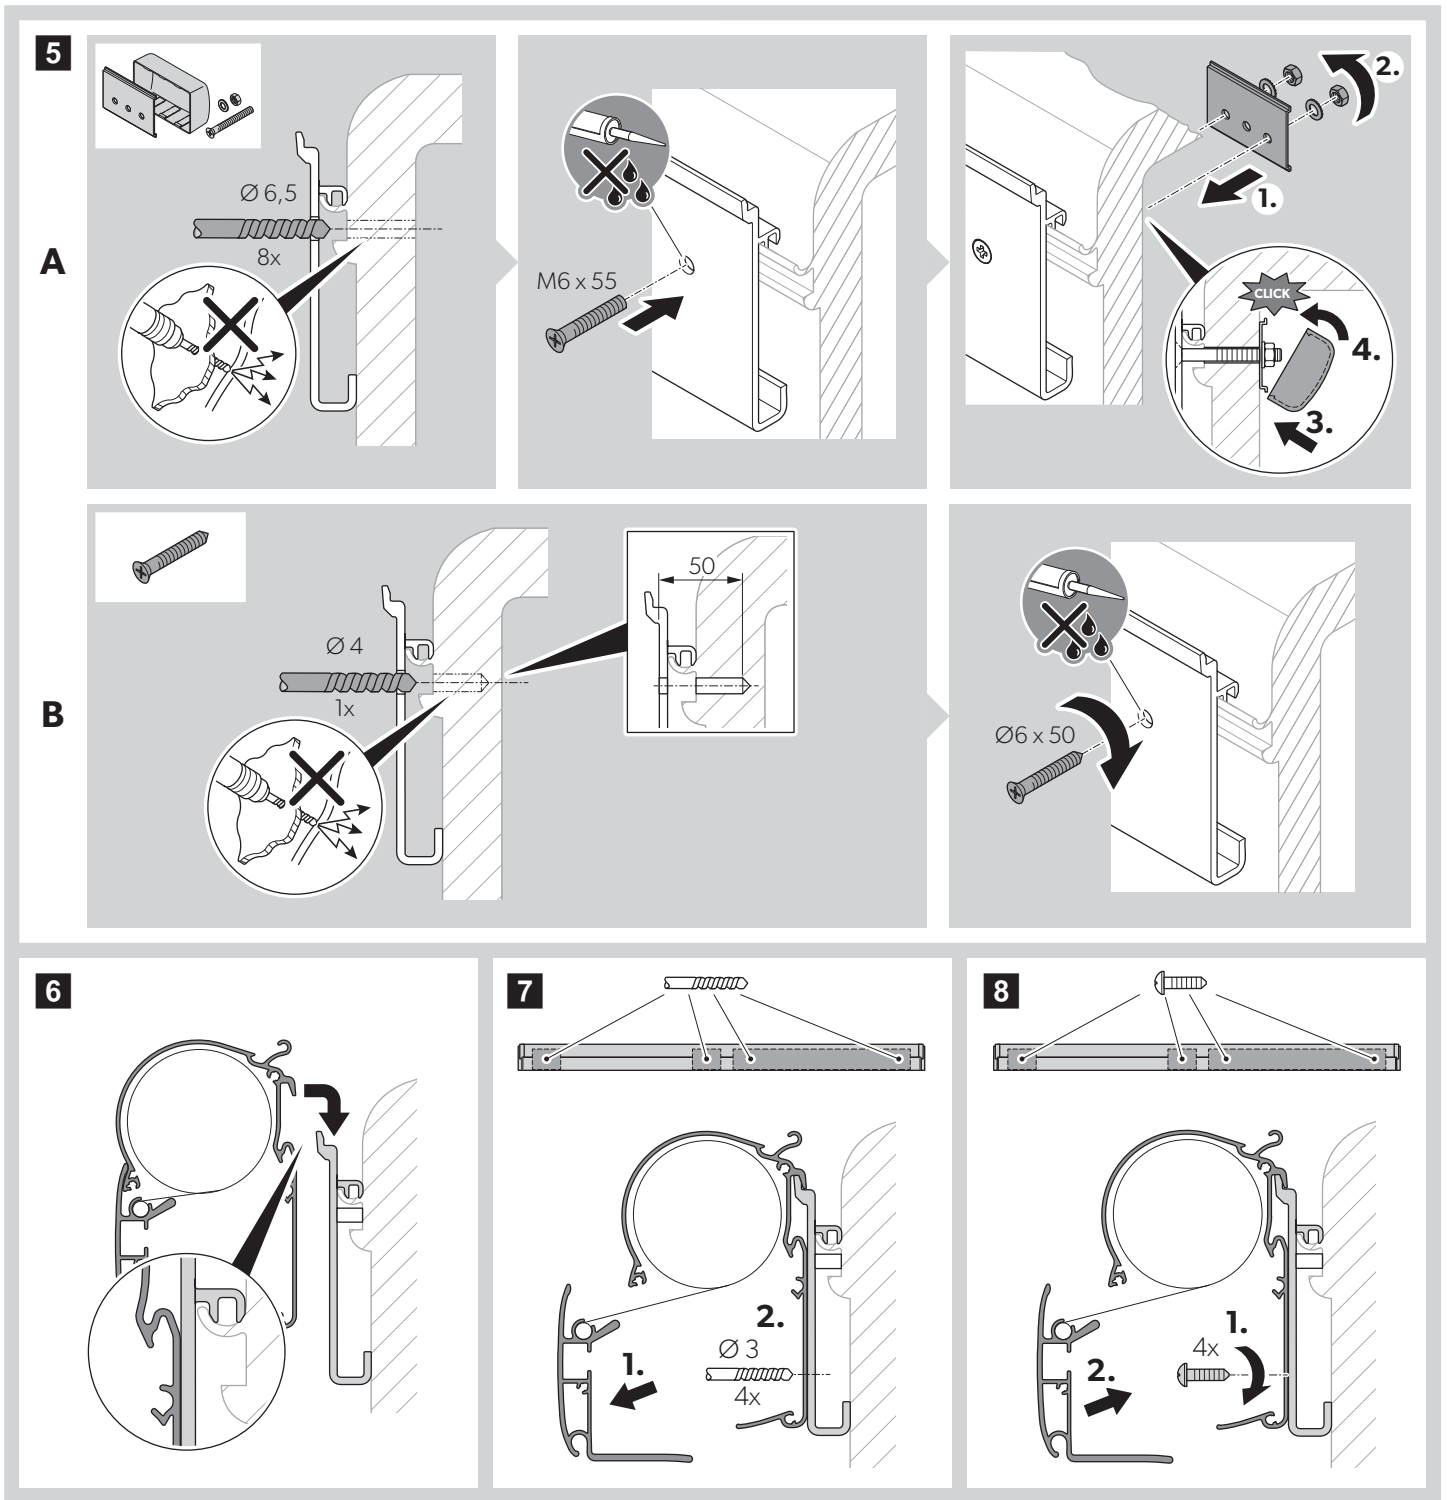

L	X	Y
2,60 m	1215 mm	40 mm
3,00 m	1415 mm	40 mm
3,50 m	1585 mm	120 mm

1

2

YOUR LOCAL DEALER
dometic.com/dealer

YOUR LOCAL SUPPORT
dometic.com/contact

YOUR LOCAL SALES OFFICE
dometic.com/sales-offices

A complete list of Dometic companies, which comprise the Dometic Group, can be found in the public filings of:
DOMETIC GROUP AB Hemvärnsgatan 15 SE-17154 Solna Sweden