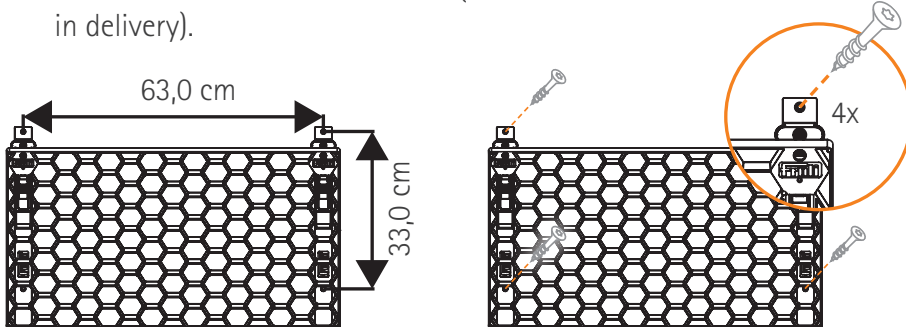

EASY ASSEMBLY

- + Fasten to the base with 4 screws (screws and tools not included in delivery).