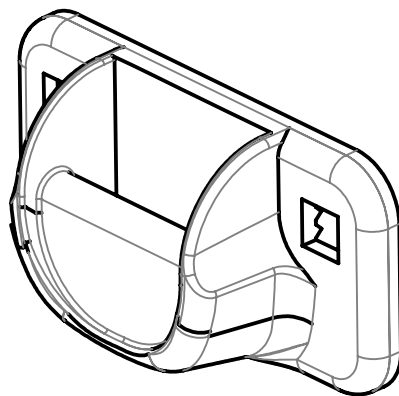

2

600mm

3

Ø 6,5mm

Ø 6,5mm

4

Ø 12mm

Ø 12mm

5

6

**Position Dethleffs**

**Position Carado & Sunlight  
(since 2016)**

**Thule Top Brackets**  
1 set included with Bike Carrier

**x2**