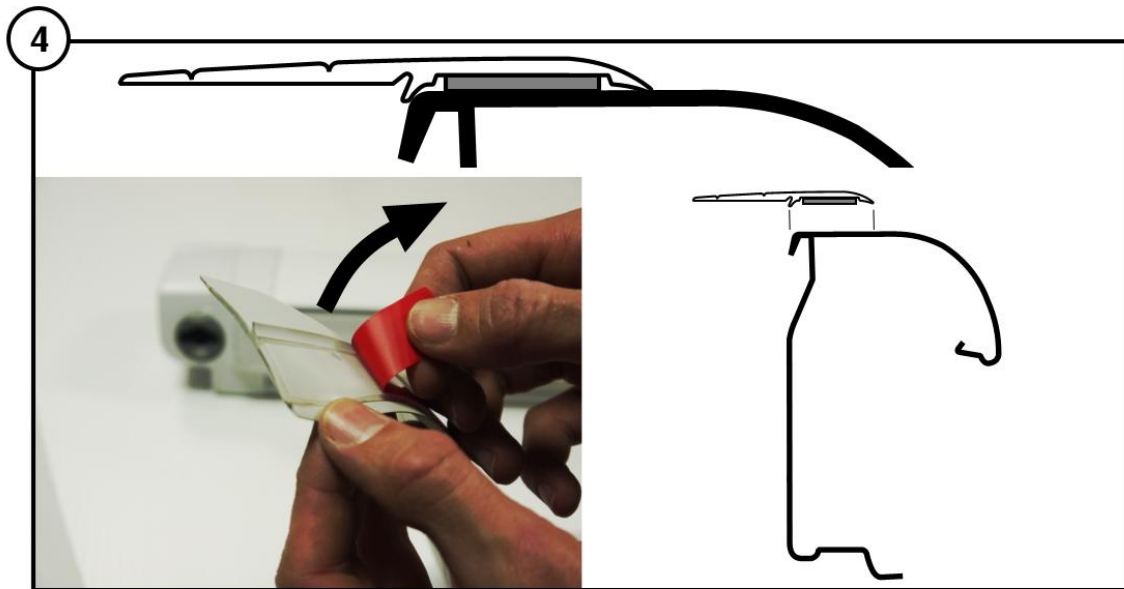

# Thule sealing rubber 4900/Tristor<sup>2</sup>

3380031800  
4AY903-00

20' = 5% | 24h = 90% | 72h = 100%